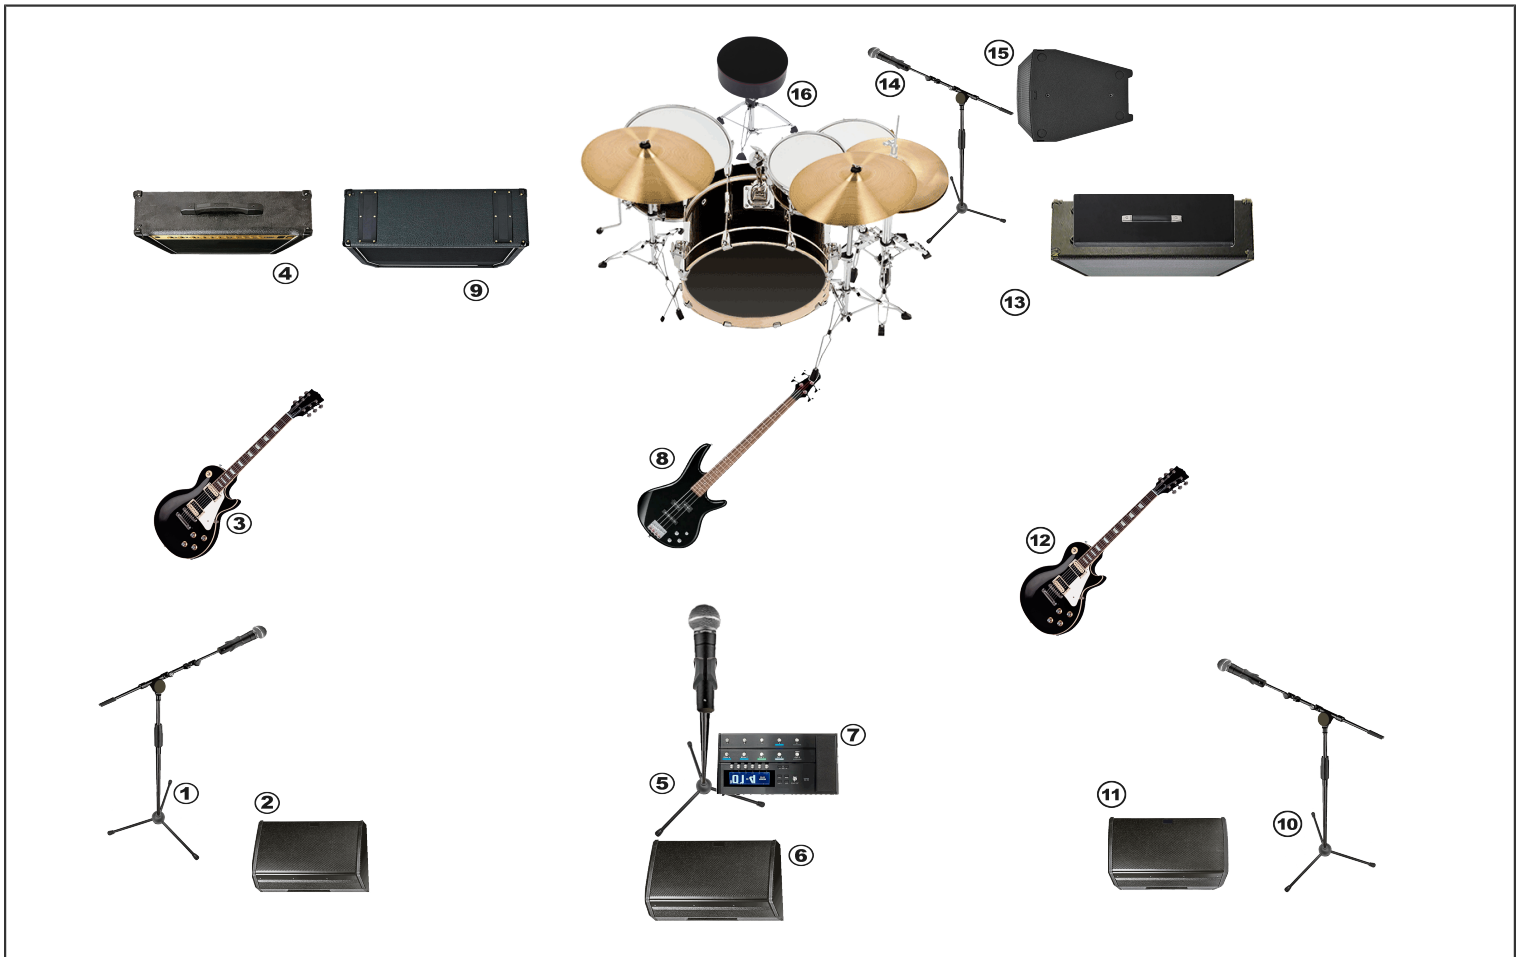

Model T Stage Plot

- | | | |
|-------------------------------|--------------------------------|--------------------------------|
| 1 Mic & Stand (Nik) | 8 Bass | 15 Stage Facing Monitor |
| 2 Stage Facing Monitor | 9 Bass Cab 4x10 or 1x15 | 16 Drums w One Tom |
| 3 Guitar (Nik) | 10 Mic & Stand (Brad) | 17 Cymbals |
| 4 Combo Amp | 11 Stage Facing Monitor | 18 Snare |
| 5 Mic & Stand (Jake) | 12 Guitar (Brad) | 19 *Full kit Available |
| 6 Stage Facing Monitor | 13 Head & Cab (4x12) | |
| 7 Boss GT-8 Multi FX | 14 Mic & Stage (Chops) | |